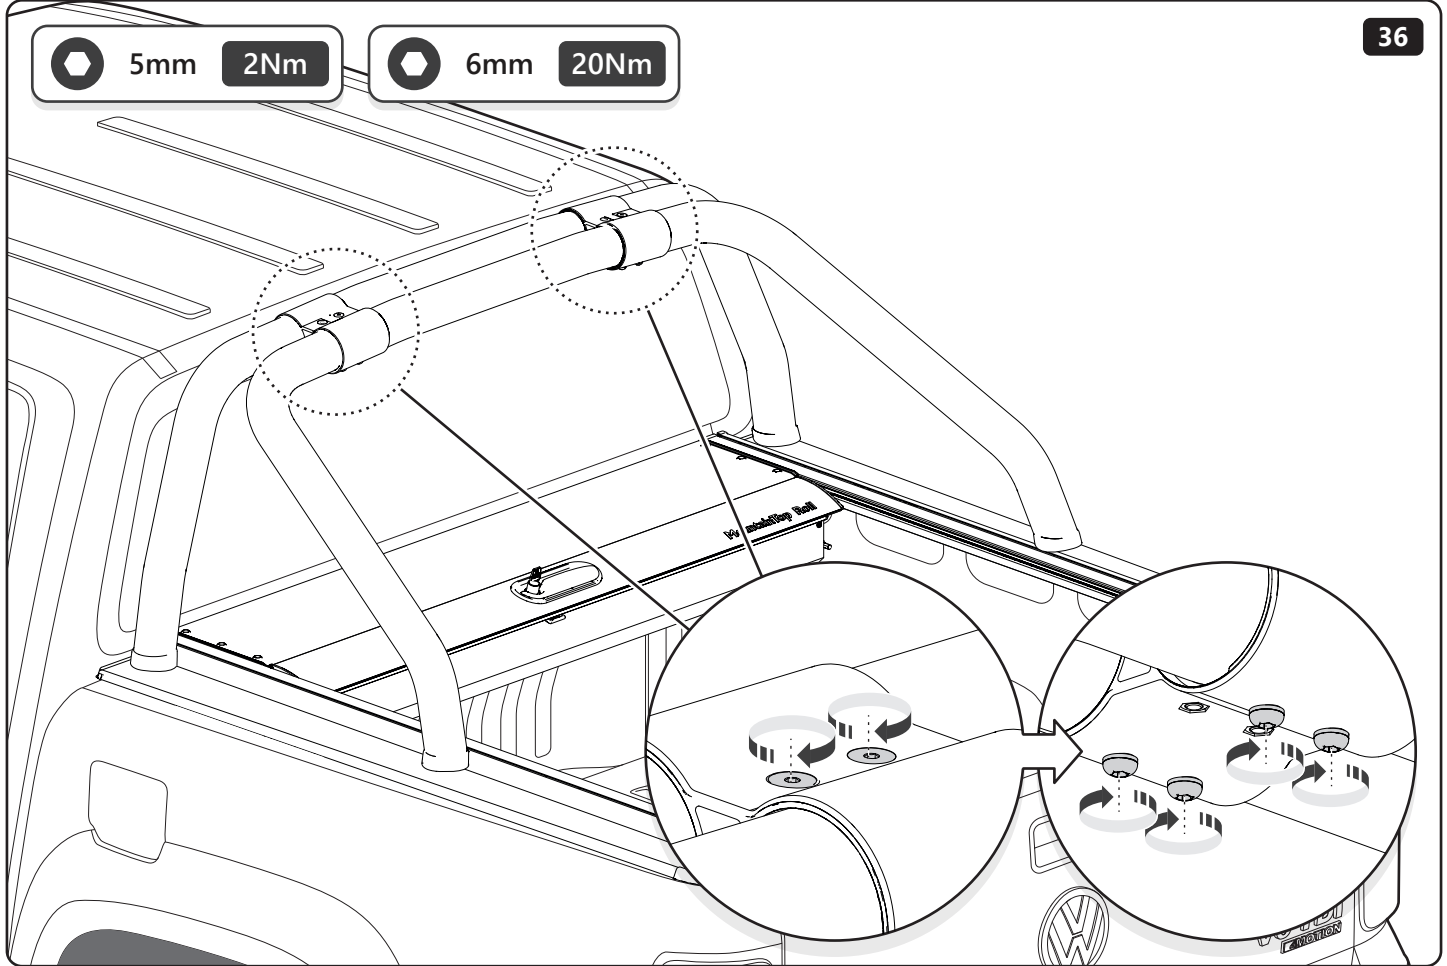

5mm 2Nm

6mm 20Nm