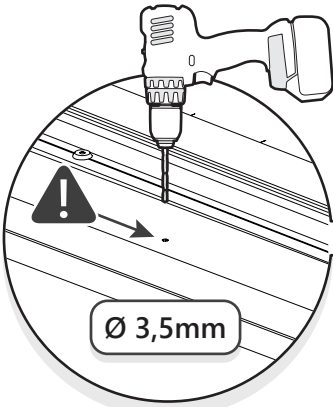

x 1

Tools and materials needed

Ø 3,5mm
Ø 14 mm

1 - 25 Nm

5+6+8 mm

1

Applying rust protection

Mountain Top Roll

Mountain Top EVO

Ø 3,5 + 14mm

! Rust Protection

6mm

 6mm 26Nm

6mm 26Nm

6mm 26Nm

6mm